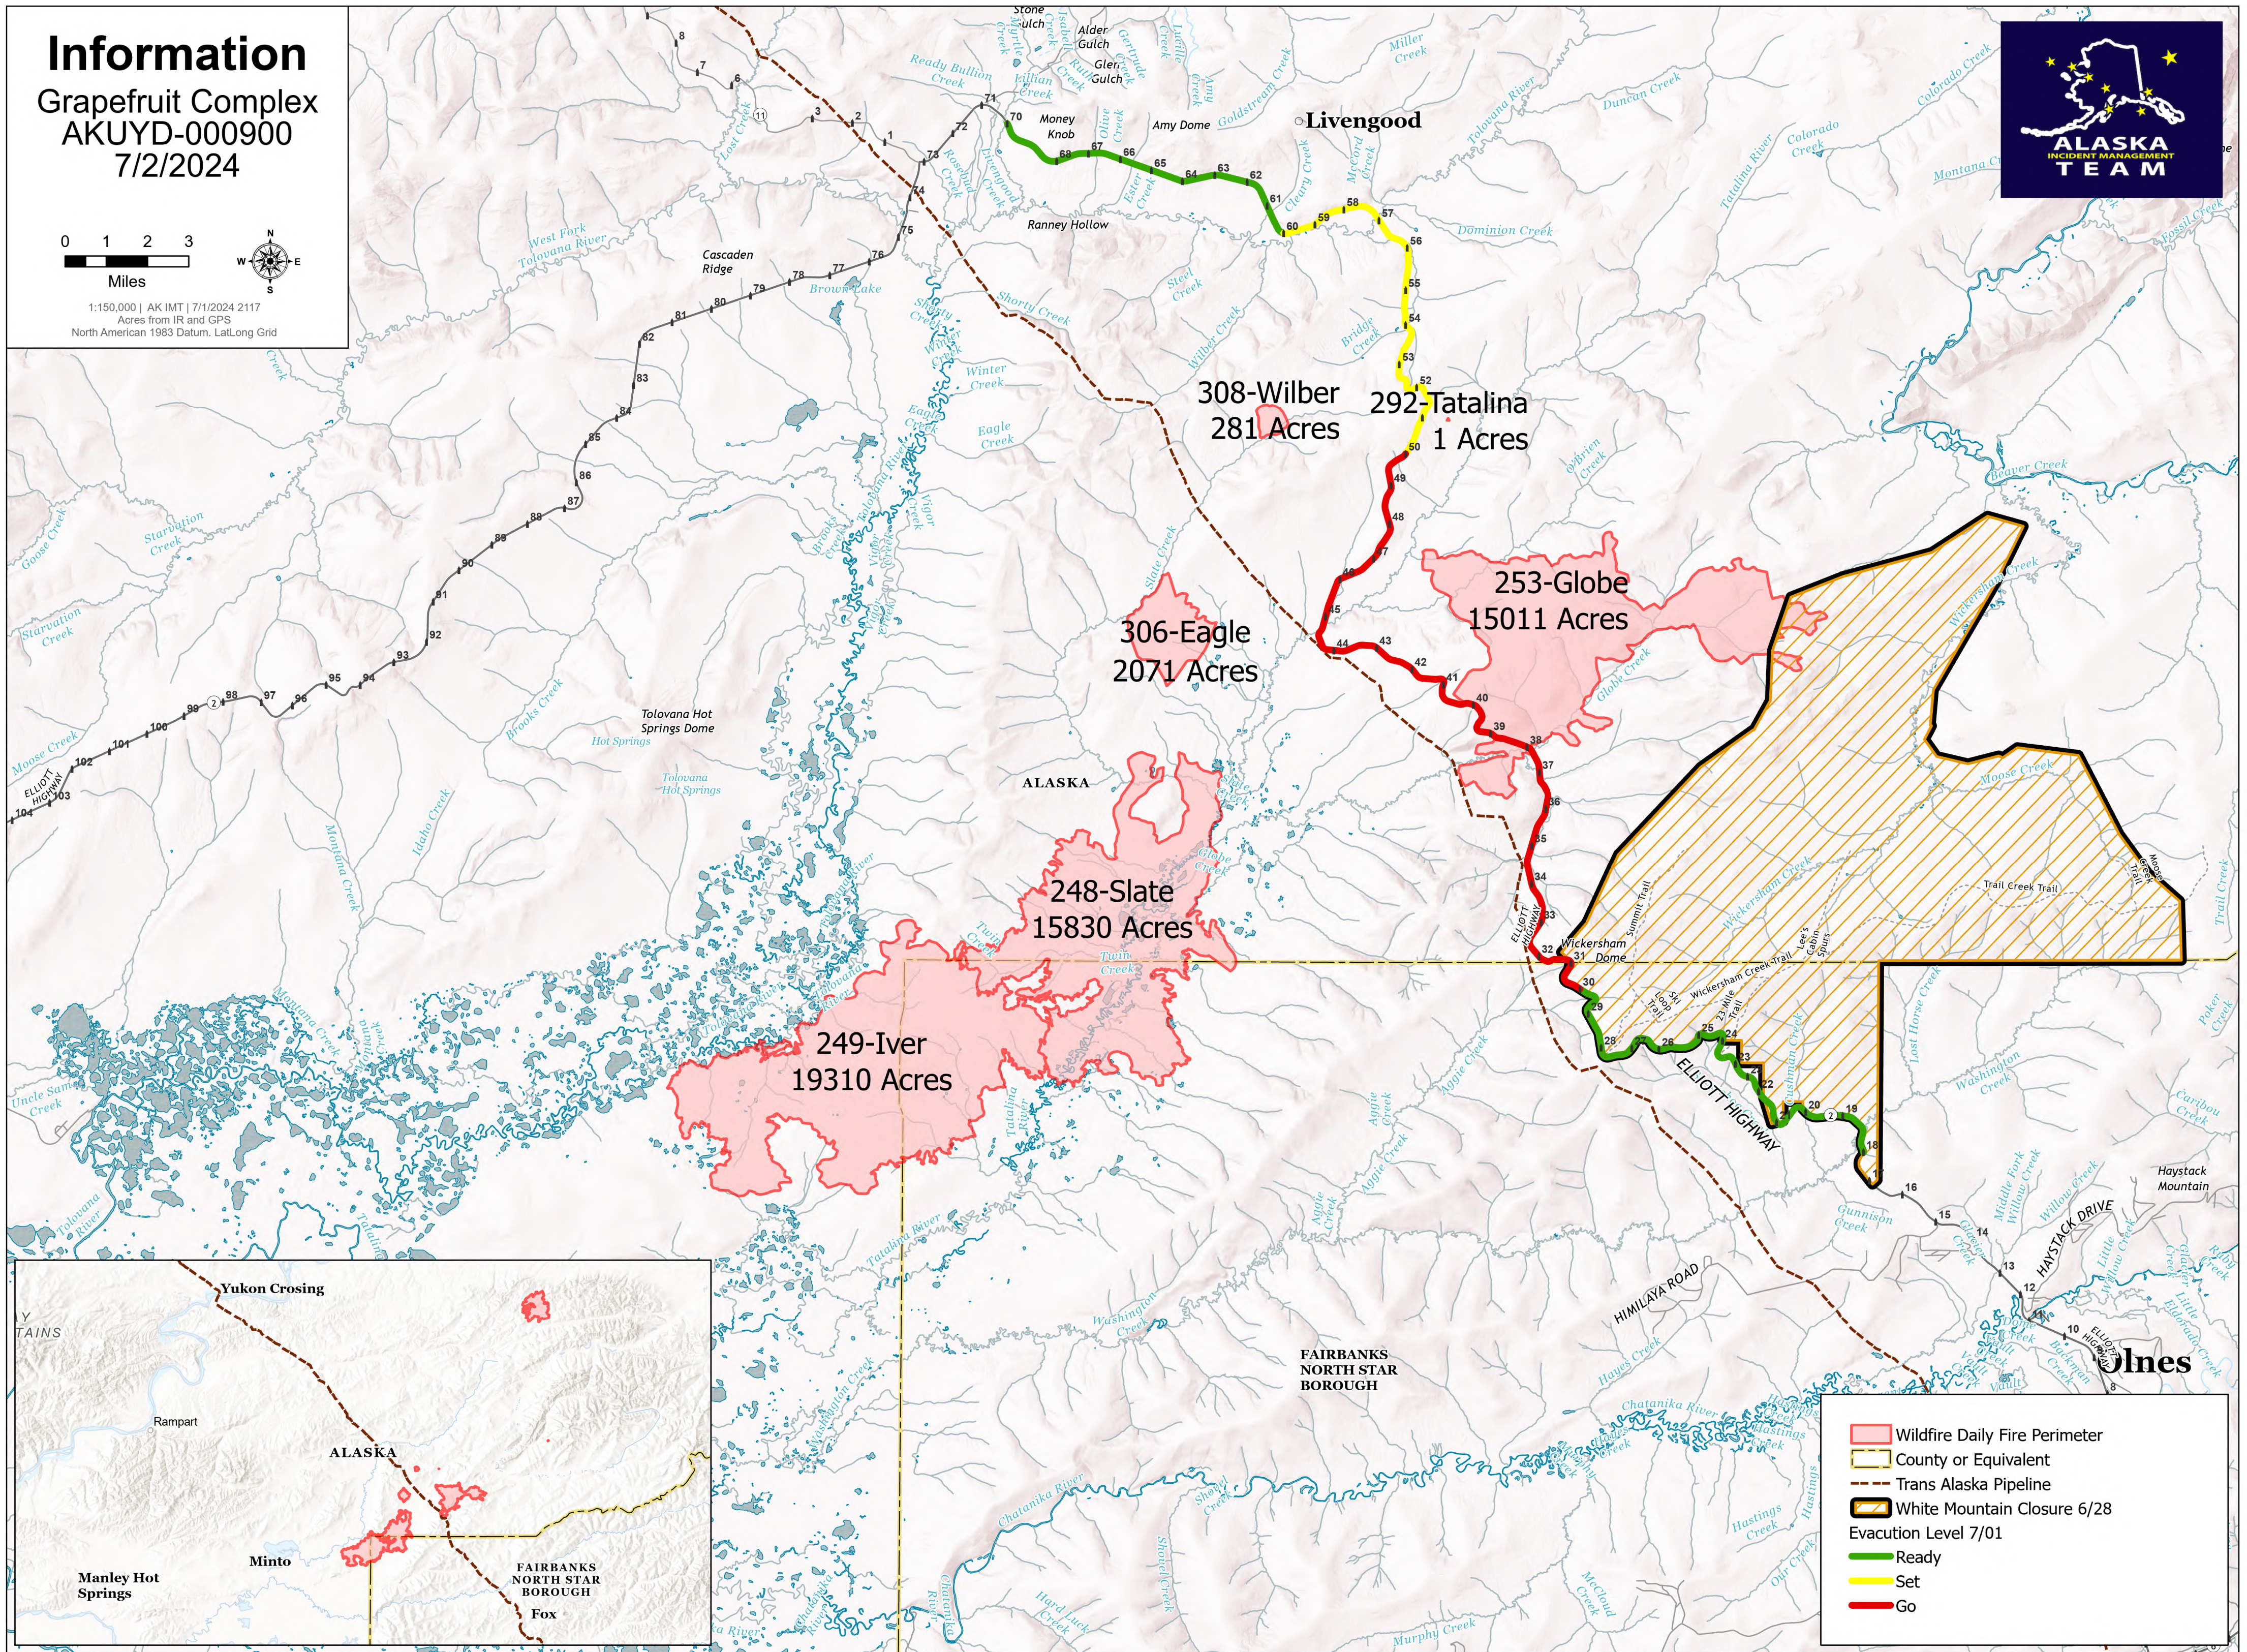

Information

Grapefruit Complex
AKUYD-000900
7/2/2024

1:150,000 | AK IMT | 7/1/2024 2117
Acres from IR and GPS
North American 1983 Datum, Lat/Long Grid

Legend

- Wildfire Daily Fire Perimeter
- County or Equivalent
- Trans Alaska Pipeline
- White Mountain Closure 6/28
- Evacuation Level 7/01
- Ready
- Set
- Go